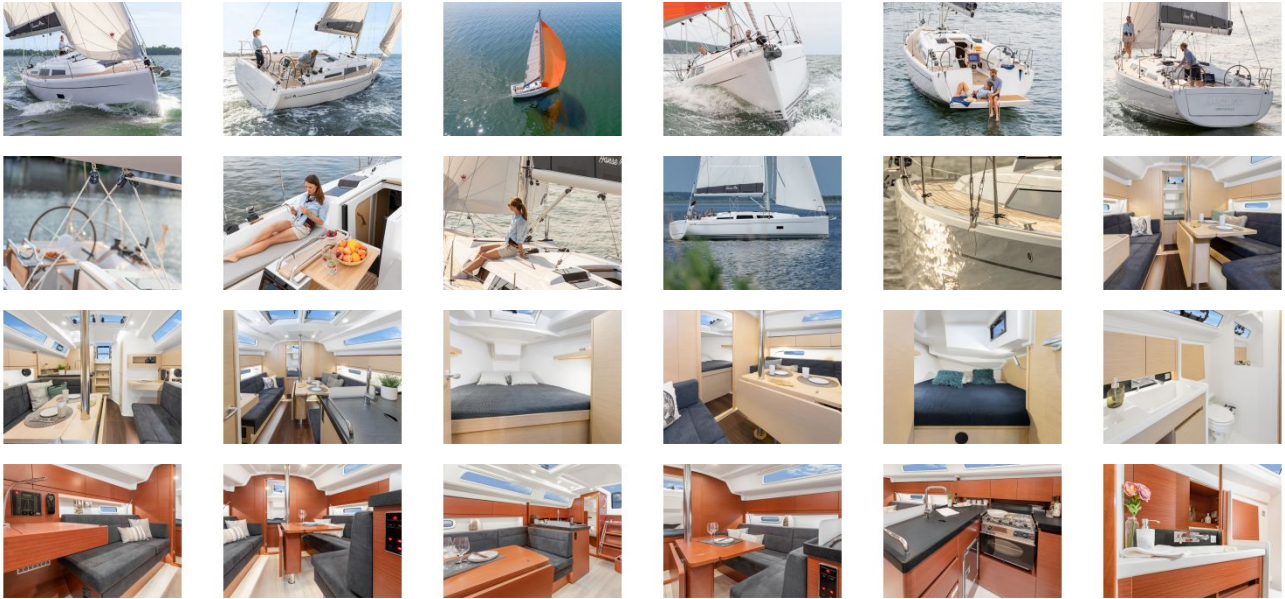

SPECIFICATIONS

Basic Information

Manufacturer:	Hanse	Boat Type:	Cruiser
Model:	348	Hull Material:	Fiberglass
Year:	2019	Hull Type:	Monohull
Category:	Sail		

Dimensions & Weight

Length:	34.00 ft	Draft - max:	6 ft 5 in - 1.96 meter
LOA:	34 ft 1 in - 10.39 meter	Bridge Clearance:	53 ft 4 in - 16.25 meter
Beam:	11 ft 8 in - 3.56 meter	Dry Weight:	14551 ft
Deadrise Aft:	-		

Tank Capacities

Fuel Tank:	42 gallons - 1 tank(s)	Holding Tank:	-
Fresh Water Tank:	55 gallons - 1 tank(s)		

Accommodations

Total Cabins:	2	Crew Cabins:	-
Total Berths:	4	Crew Berths:	-
Total Sleeps:	-	Crew Sleeps:	-
Total Heads:	2	Crew Heads:	-
Captains Cabin:	No		

FEATURES

Wherever you sail – your Hanse is one of a kind. You choose the colour of the hull and which upholstery you would like to catch your eye. On deck, the decision of which technical equipment to include on your Hanse yacht is all yours. The interior also carries your signature. Enjoy the freedom in the open sea in a modern loft atmosphere or surrounded by maritime elegance. High-quality materials and exclusive fittings await you.

Enjoy the impressive character of your yacht even more and revel in its progressive design down to the subtlest detail. With the optional Hanse Comfort Package, you can accentuate your Hanse yacht with a host of extra highlights. The package consists of furnishings and fittings which perfectly cater to your needs and make your every wish a reality.

Make your Hanse yacht truly yours with customised accessories. The Cruising Package offers a host of diverse extras and versatile options for you to give your yacht just the performance and highlights you desire. Tailor your Hanse to be in perfect harmony with your life and individual needs, down to the minutest detail. Discover today all that this package provides.

GALLERY

North Point

yacht sales

North Point Yacht Sales

ANNAPOLIS • PORTSMOUTH • GLOUCESTER