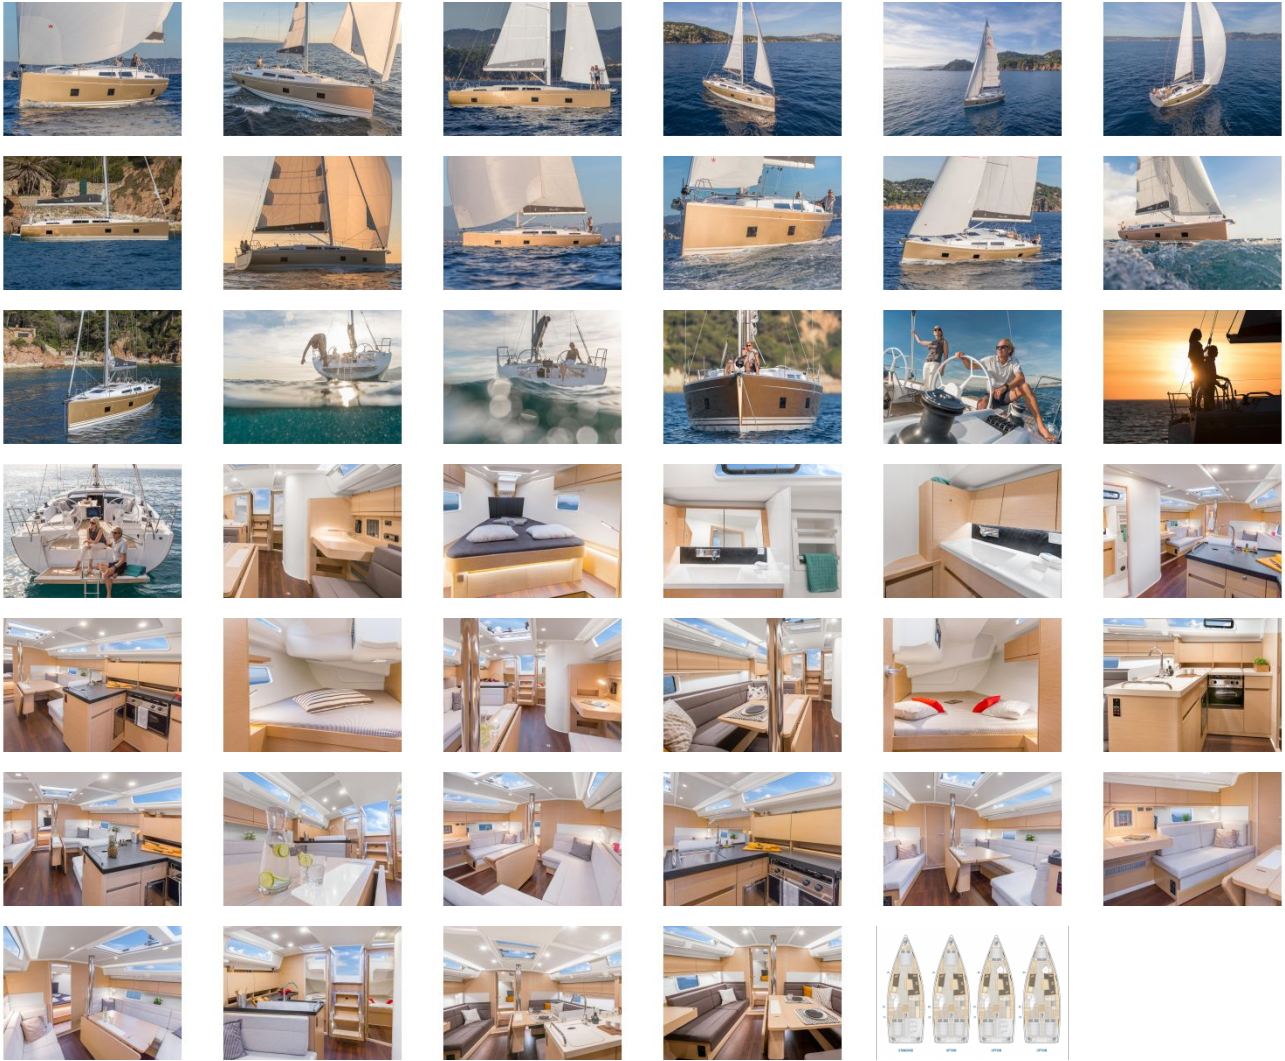

GALLERY

North Point
yacht sales

North Point Yacht Sales

ANNAPOLIS • PORTSMOUTH • GLOUCESTER