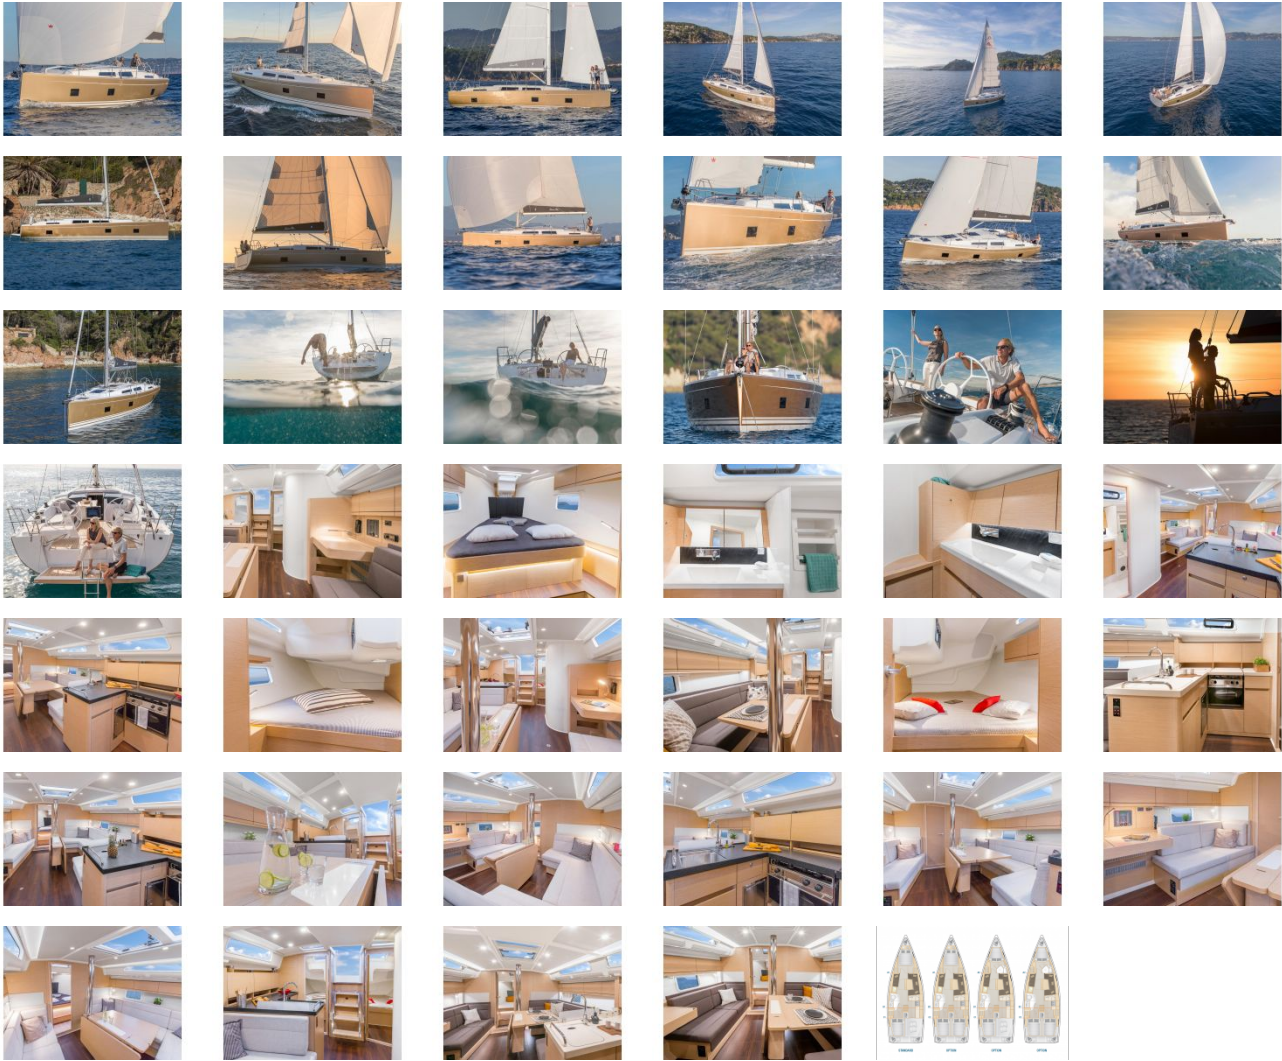

GALLERY

McMichael Yacht Brokers
447 East Boston Post Road
Mamaroneck, NY 10543
Phone: 877.606.0401