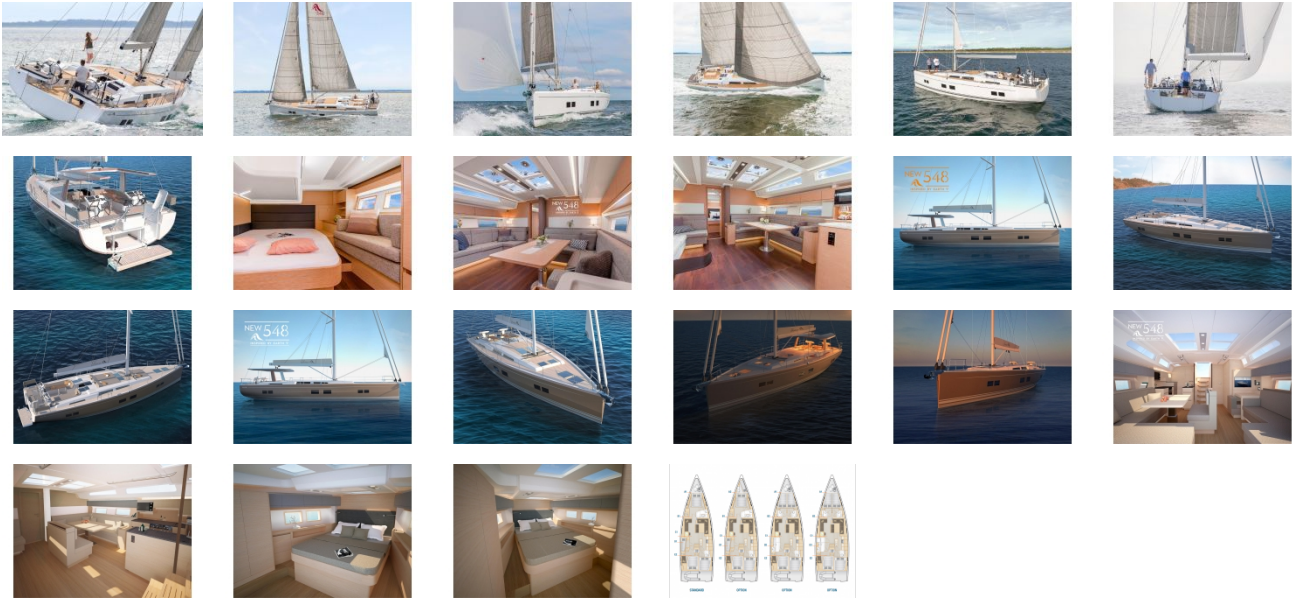

GALLERY

North Point

yacht sales

North Point Yacht Sales

ANNAPOLIS • PORTSMOUTH • GLOUCESTER