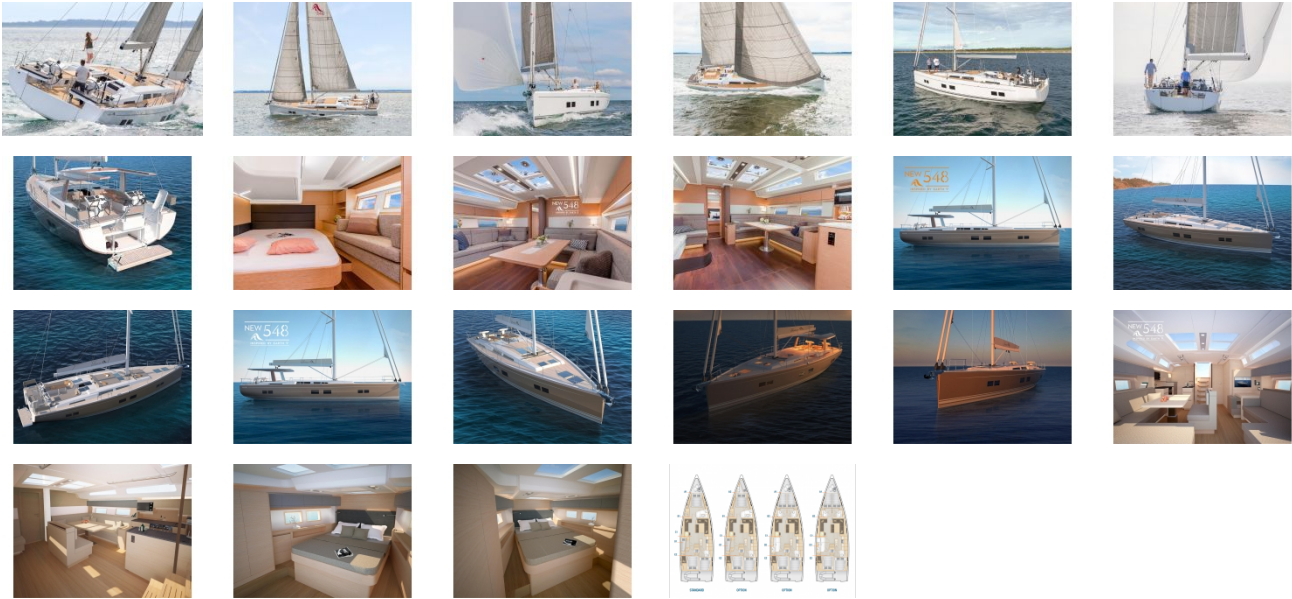

GALLERY

McMichael Yacht Brokers
447 East Boston Post Road
Mamaroneck, NY 10543
Phone: 877.606.0401