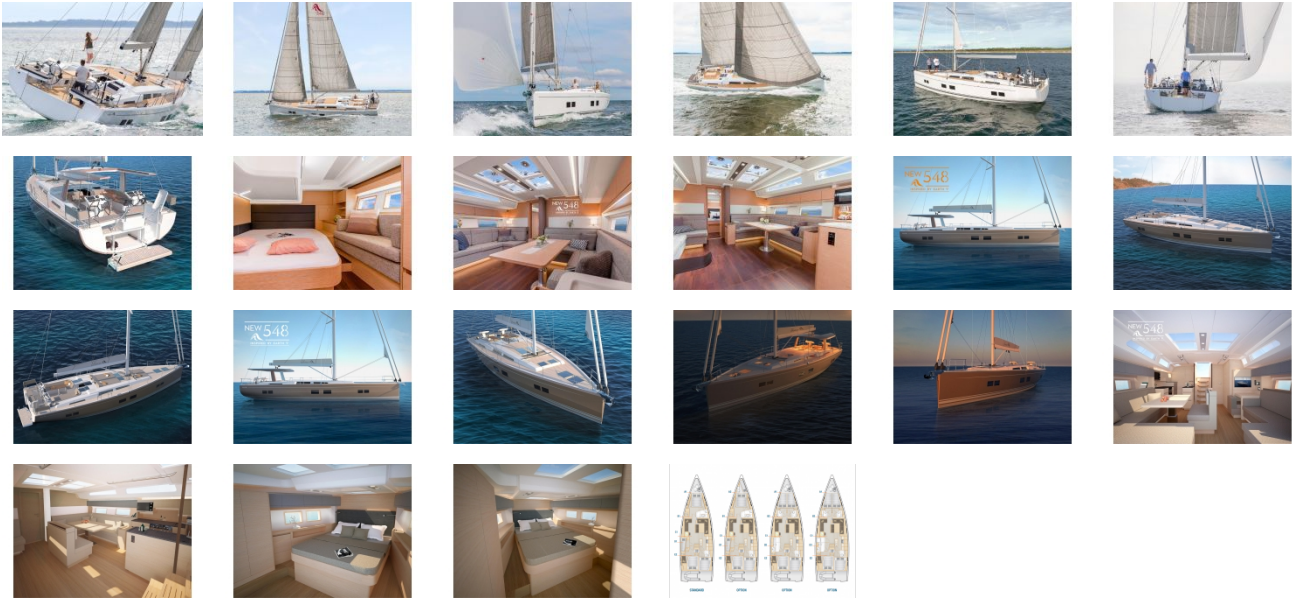

GALLERY

McMICHAEL
YACHT BROKERS & YACHT YARDS

McMichael Yacht Brokers
447 East Boston Post Road
Mamaroneck, NY 10543
Phone: 877.606.0401