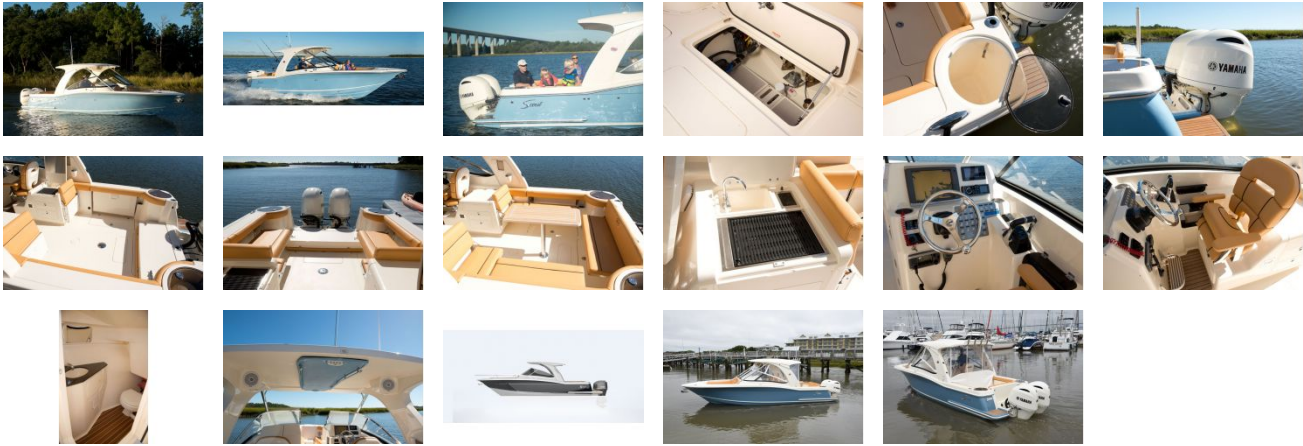

GALLERY

Viage Group