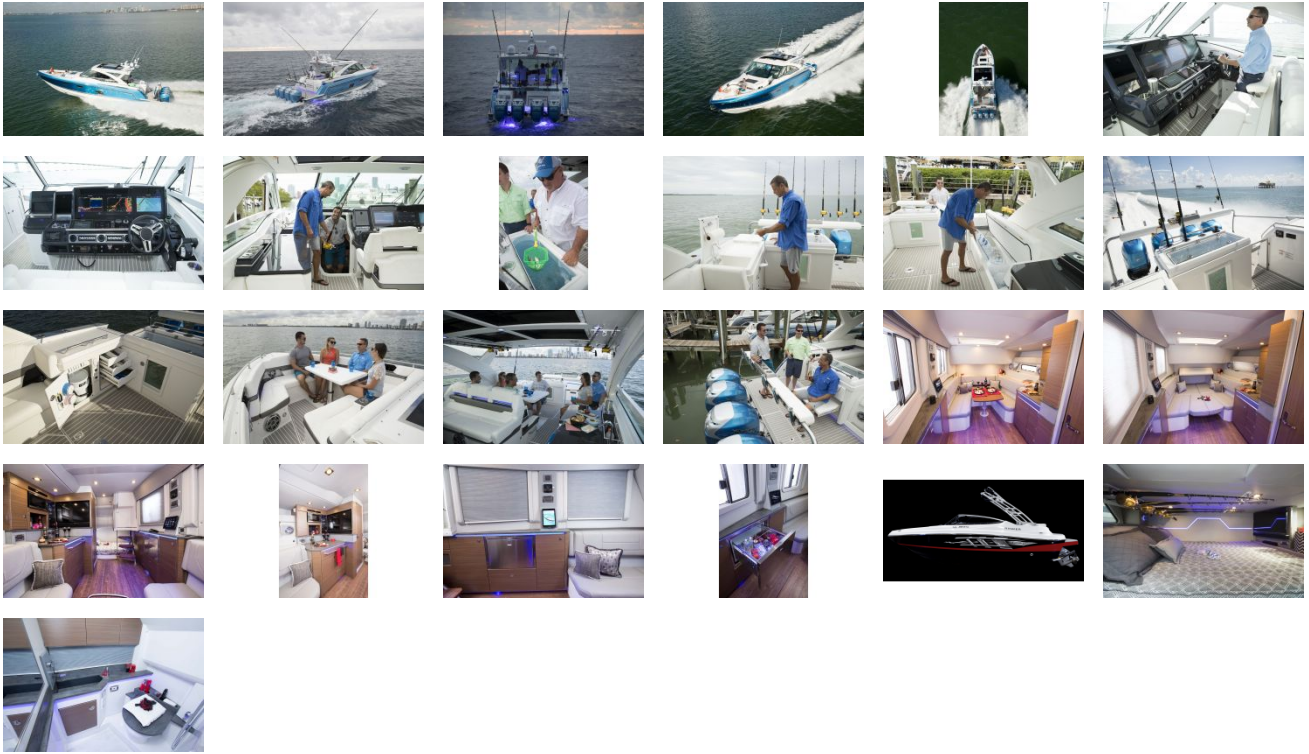

GALLERY

Formula Boats South
909 10th Street South Suite 102
Naples, FL, US, 34102
Phone: 239-331-2104