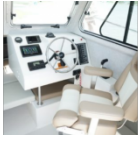

GALLERY

GSPS Marine
3807 Gulf Shores Parkway,
Gulf Shores, AL, 36542
Phone: 251-948-6748