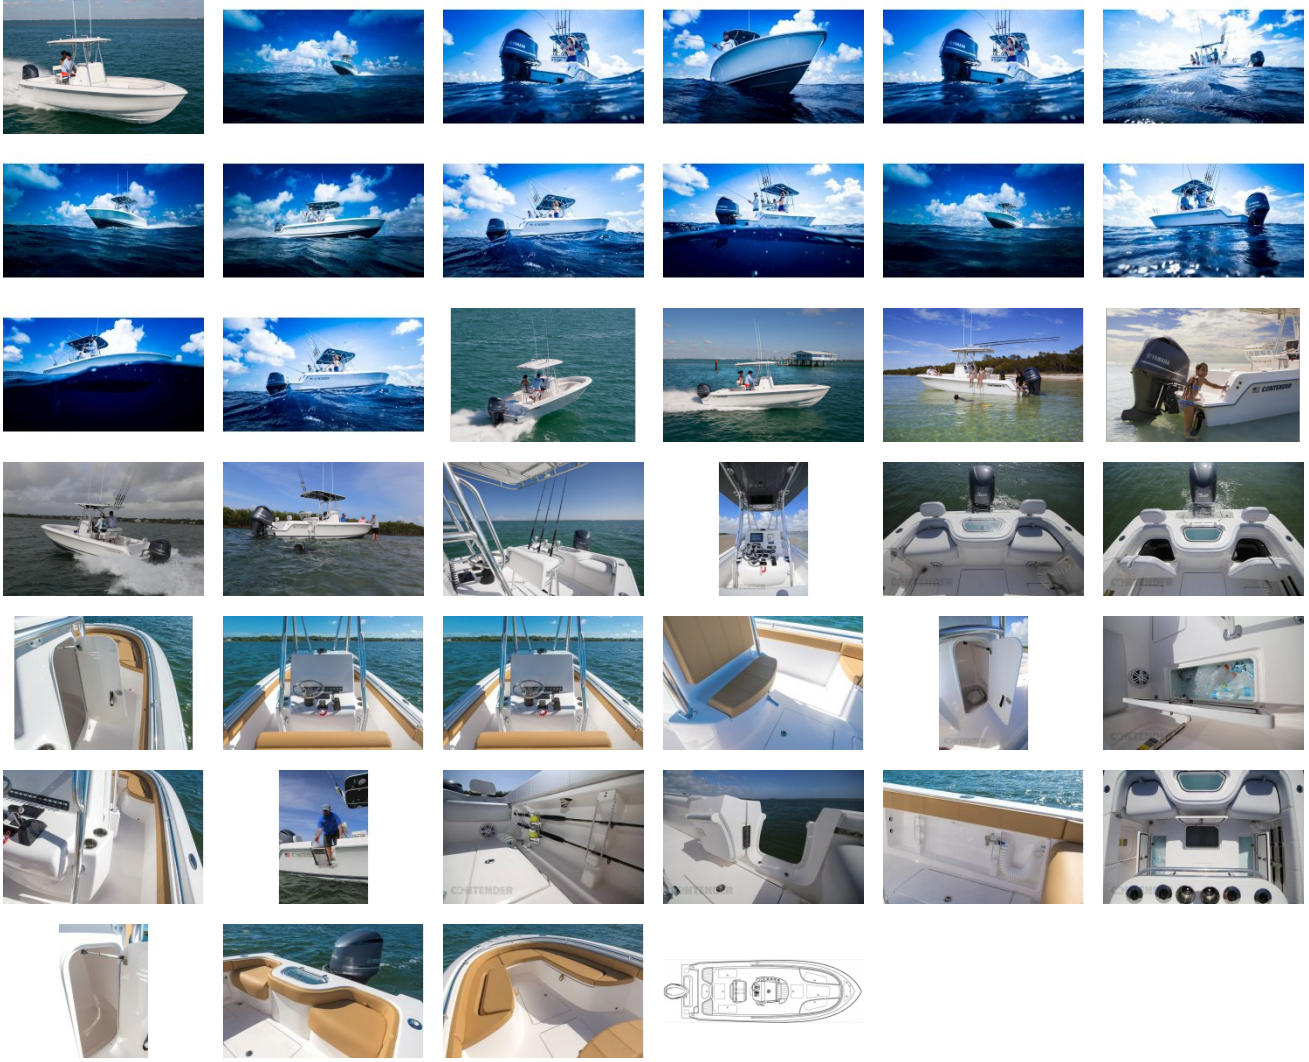

GALLERY

Jefferson Beach Yacht Sales
24400 Jefferson Avenue,
St. Clair Shores, MI 48080
Phone: 866-490-5297