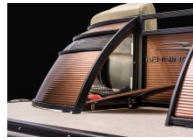

GALLERY

GSPS Marine
3807 Gulf Shores Parkway,
Gulf Shores, AL, 36542
Phone: 251-948-6748