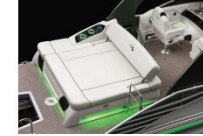

GALLERY

GSPS Marine
3807 Gulf Shores Parkway,
Gulf Shores, AL, 36542
Phone: 251-948-6748