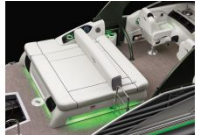

GALLERY

GSPS Marine
3807 Gulf Shores Parkway,
Gulf Shores, AL, 36542
Phone: 251-948-6748