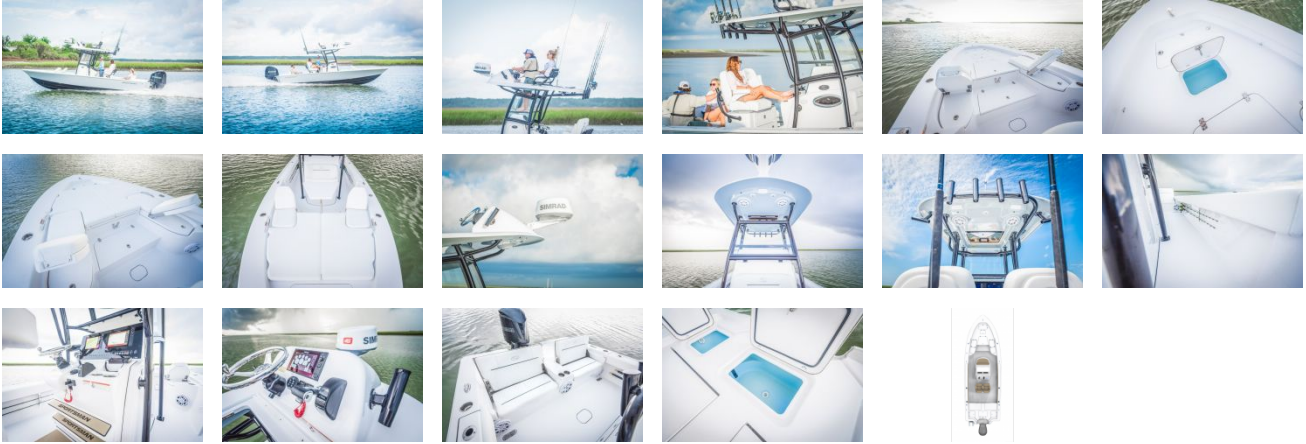

GALLERY

GSPS Marine
3807 Gulf Shores Parkway,
Gulf Shores, AL, 36542
Phone: 251-948-6748