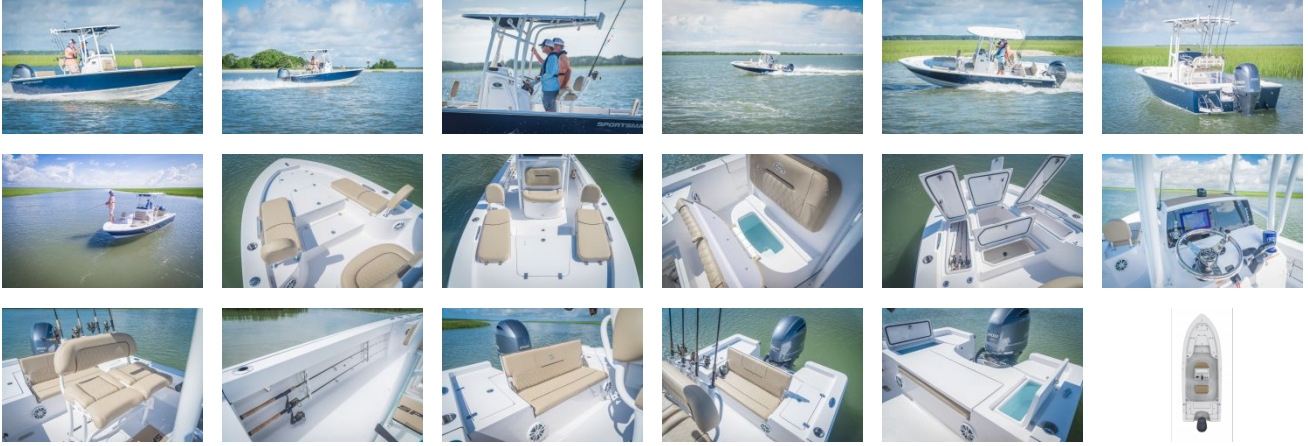

GALLERY

GSPS Marine
3807 Gulf Shores Parkway,
Gulf Shores, AL, 36542
Phone: 251-948-6748