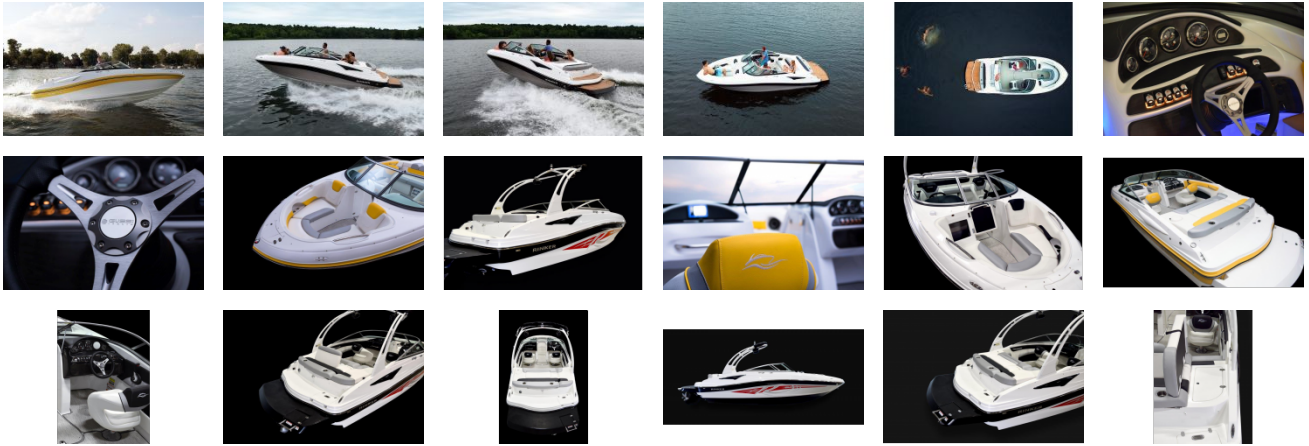

Rinker 21QX BR

Boat Type: Bowrider

OVERVIEW

21QX BR

The 21QX Bowrider dares you to do without everything this model has to offer.

Check out the triple-threat stern configuration, radical functionality and incredible power.

First, the stern gives you a full-width sunpad, two-person jump seat, and a transom walk-through. Make it a quadruple-threat with the optional extended swim platform.

Next, consider the functions: rotomolded under-seat storage, huge ski locker, designated cooler space, removable trash container, recessed side wall storage, glove compartment, stainless steel cup holders, digital depth gauge, [Kicker®](#) audio system, standard [Bimini top](#), tilt steering, courtesy lights, anchor locker, dual swivel bolster seats, and dual console storage.

Finally, choose between 240 and 300 horsepower that brings it all to life.

You can have it all with the 21QX.

SPECIFICATIONS

Basic Information

Manufacturer:	Rinker	Boat Type:	Bowrider
Model:	21QX BR	Hull Material:	
Year:	2020	Hull Type:	
Category:	Power		

Electrical

- Battery Holder

Entertainment

- Stereo – 4/6 Speakers (model specific), AM/FM Satellite Ready

Helm

- Digital Depth Gauge
- Steering – Tilt, 5 Position

GALLERY

HAWK'S  **YACHTS**