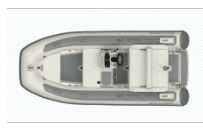

GALLERY

Jefferson Beach Yacht Sales

24400 Jefferson Avenue,
St. Clair Shores, MI 48080
Phone: 866-490-5297