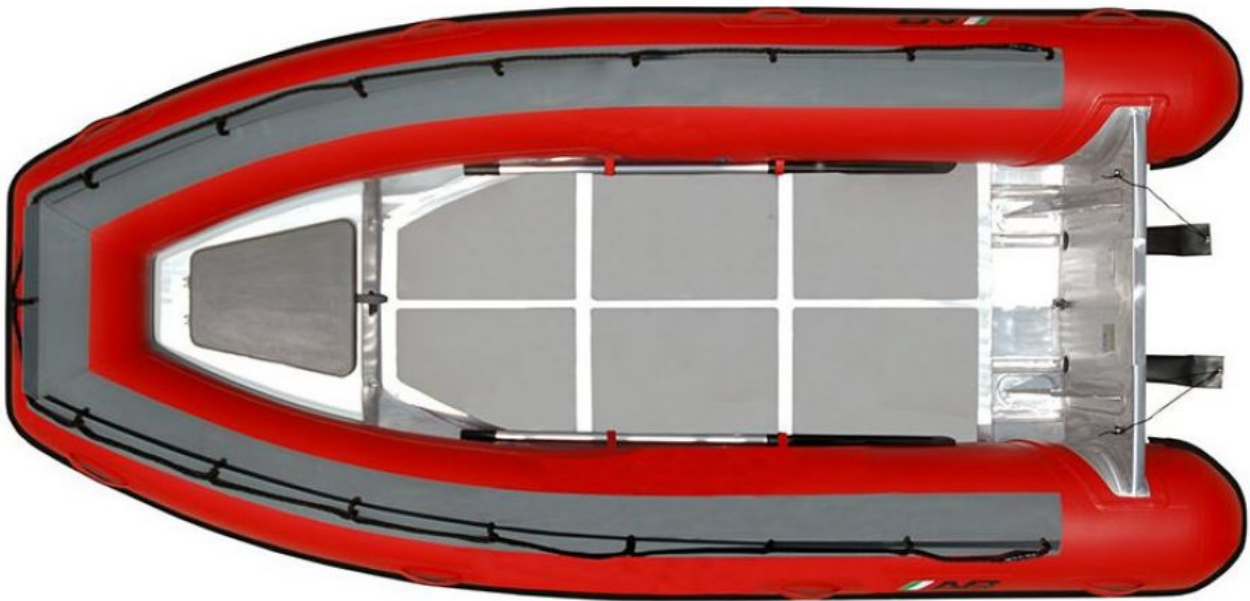

McMichael Yacht Brokers
447 East Boston Post Road
Mamaroneck, NY 10543
Phone: 877.606.0401

AB Inflatables Profile A13

Boat Type: Inflatable

OVERVIEW

Our "A- Series" Deep V models are designed to handle all weather conditions the elements can dish up. Their rugged yet lightweight aluminum hulls along with the tough 1670 D-tex CSM fabric make them the ideal boat for any rescue or commercial operation. These boats can be customized for any use with a variety of seats and consoles to suit any need. They are the most versatile professional RIBs on the market today.

- Overall Length: 13' / 3,96m
- Overall Beam: 6'7" / 2m
- Inside Length: 9'10" / 3m
- Inside Beam: 3'3" / 0,99m
- Tube Diameter: 18" / 0,46m
- Person Capacity: 7
- Weight: 256 lbs / 116 kg **
- Recommended HP: 30hp / 22.4kw
- Maximum HP: 40hp / 29.8kw

- Shaft Length: 20" / 50,8cm
- RDC Design Category: C

(**) Weight spec applies for models without bow locker. Add 7 kg / 15 lbs for models 12-16.

SPECIFICATIONS

Basic Information

Manufacturer:	AB Inflatables	Boat Type:	Inflatable
Model:	Profile A13	Hull Material:	Aluminum
Year:	2018	Hull Type:	Deep Vee
Category:	Power		

Deck Drain with Plug
Orca (CSM) 1670 Five Layer Coated Professional Use Fabric
Raised Double Solid Rub Rail
Push Plastic Non-Corrosive 2 Stage Inflation Valves
Pressure Relief Valves
1 Front & 4 Side Orca (CSM) Heavy Duty Fabric Handles on Tubes
Paddles with Aluminum Shaft
Paddle Holders
Hand Pump
Maintenance Kit
Owner's Manual
4 Layers Reinforced Seams
Rubber Protector on Full Length of Keel
3 Inch Drain Scuppers
Non-Skid (CSM) Coated Fabric On Tube Surface
Lifeline Around Tube