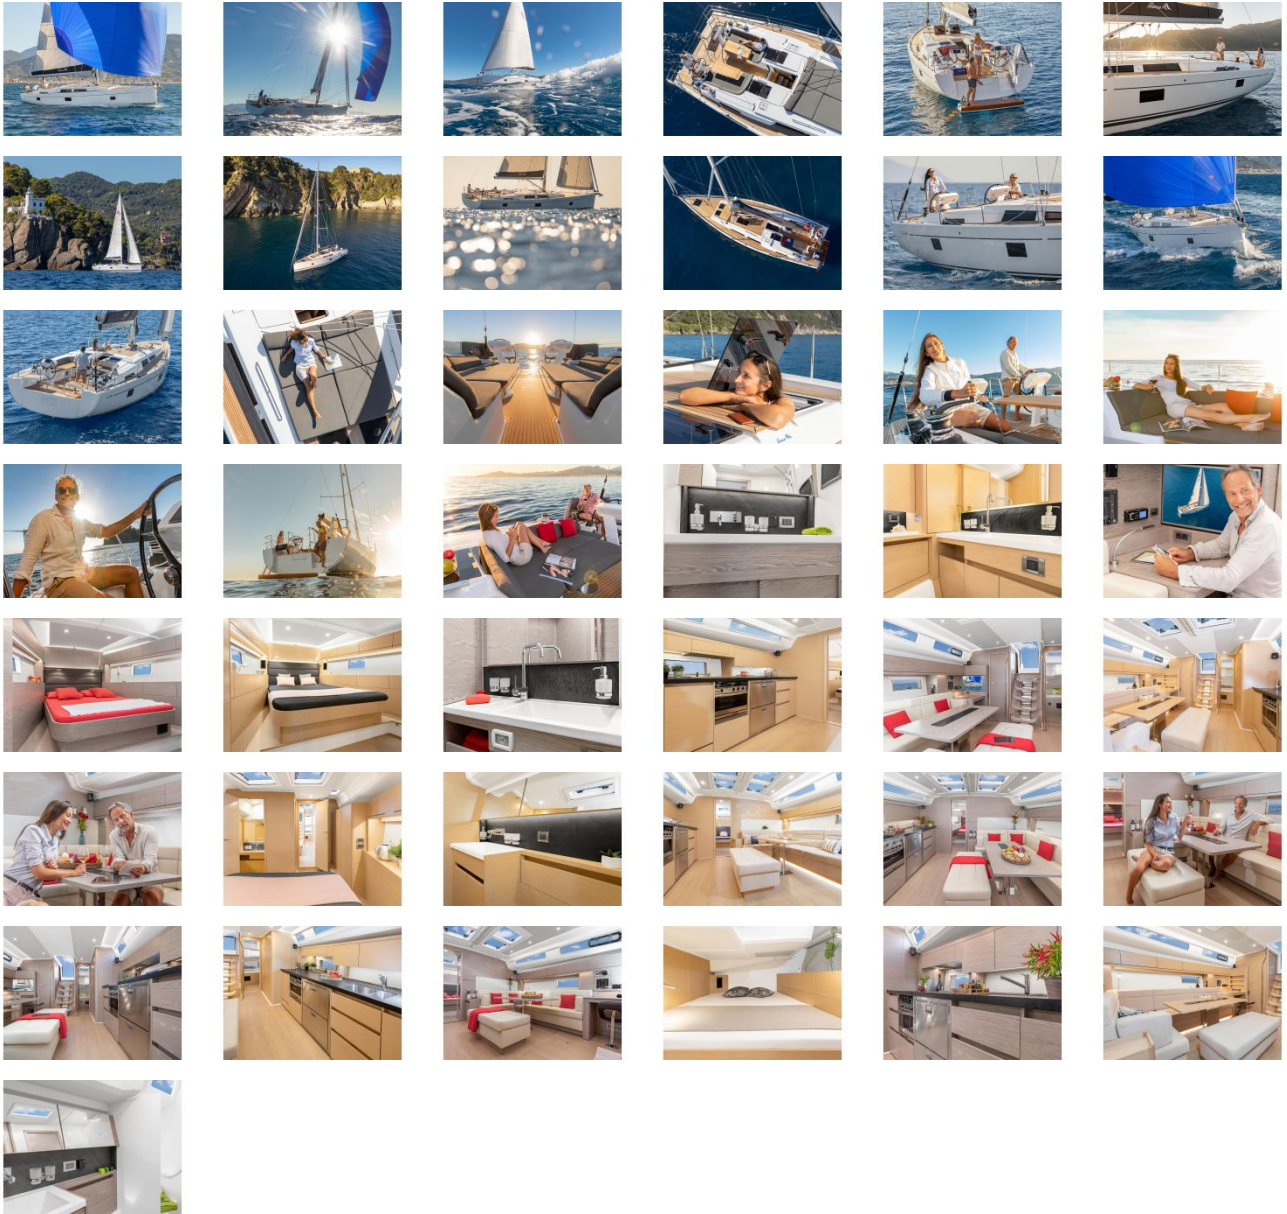

GALLERY

McMichael Yacht Brokers
447 East Boston Post Road
Mamaroneck, NY 10543
Phone: 877.606.0401