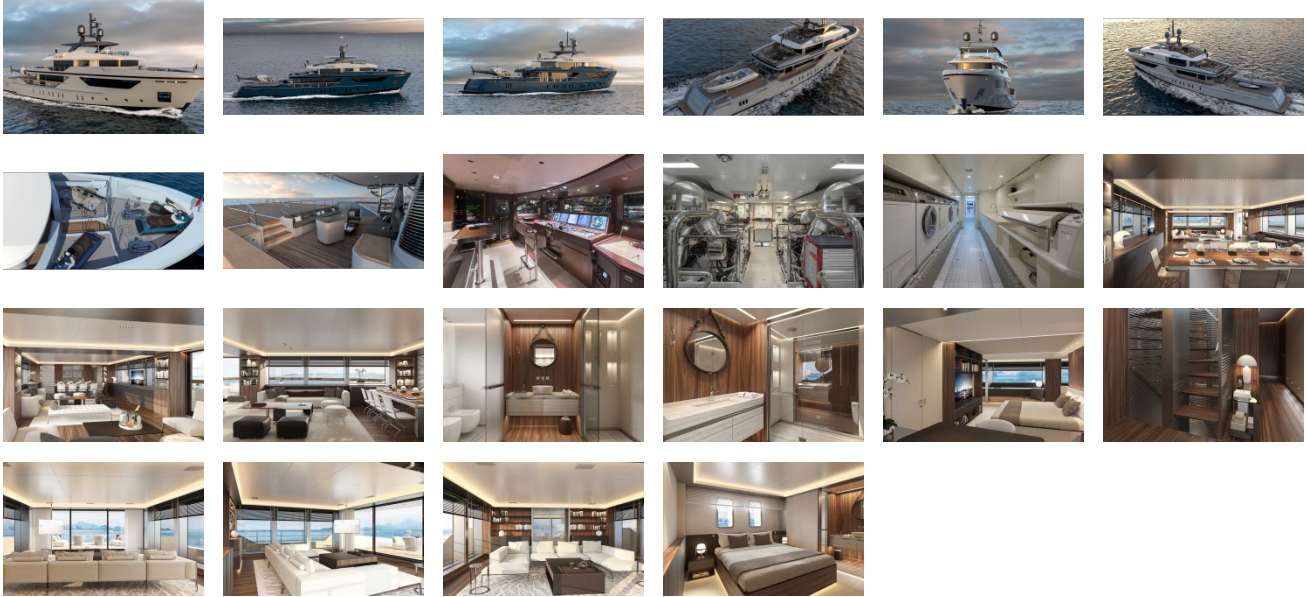

GALLERY

Stan Miller Yachts
245 Marina Drive
Long Beach, CA, US
90803
Phone: 562-598-9433