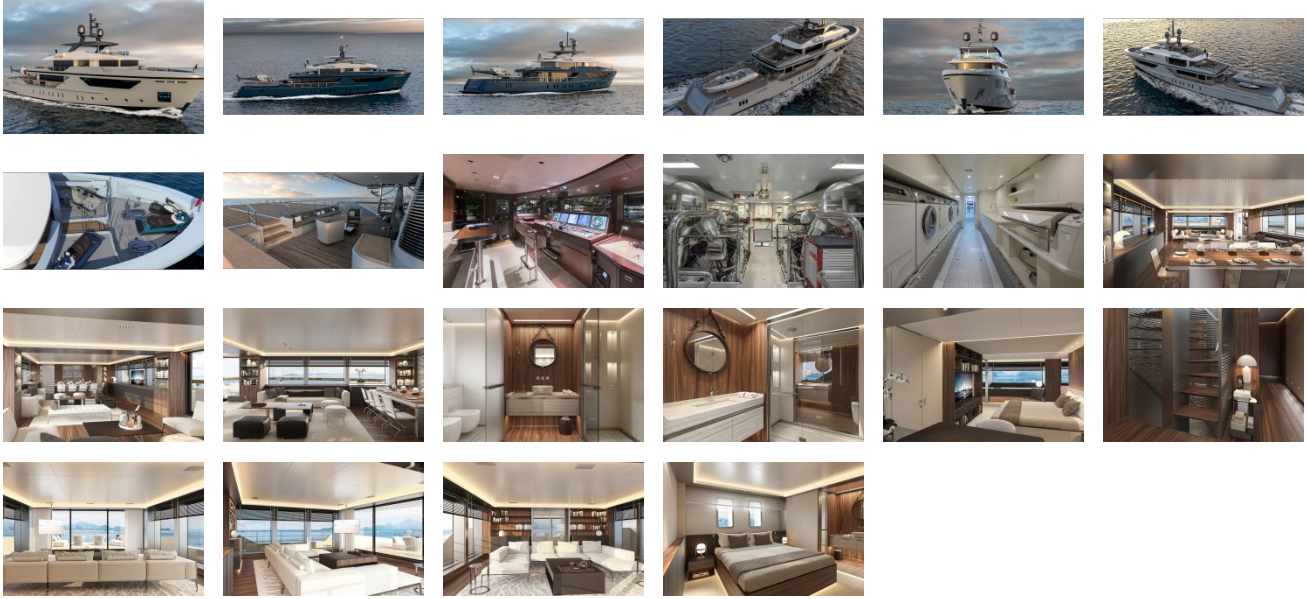

GALLERY

Stan Miller Yachts
245 Marina Drive
Long Beach, CA, US
90803
Phone: 562-598-9433