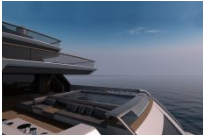

GALLERY

Stan Miller Yachts
245 Marina Drive
Long Beach, CA, US
90803
Phone: 562-598-9433