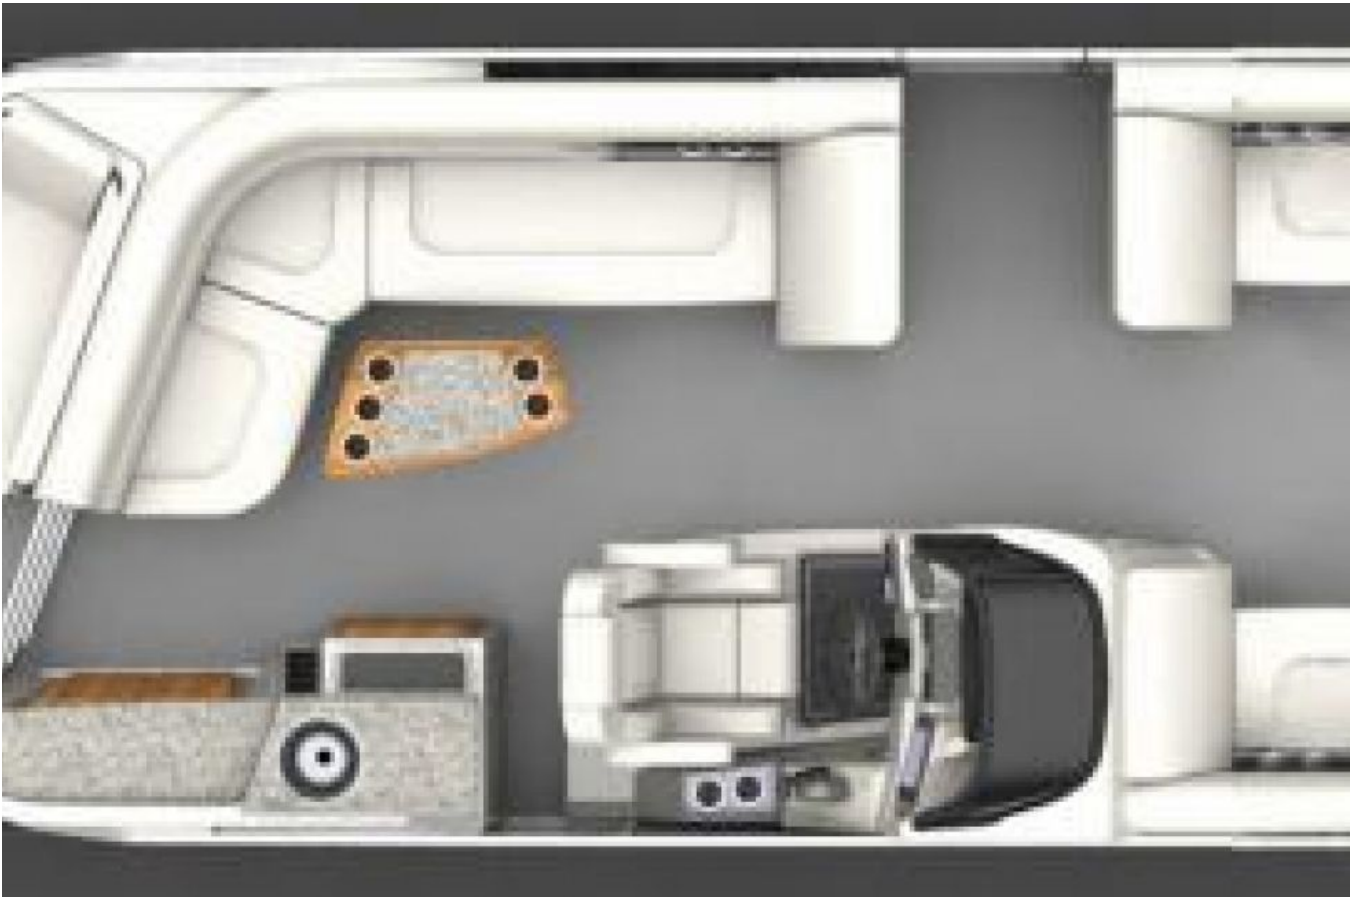

## OVERVIEW

Not for the fainthearted, the 2018 SX Series is meticulously engineered to deliver an exhilarating custom pontoon experience. Performance enthusiasts will instantly connect with the leading edge HMX performance strakes with PR25 center tube allowing for greater performance in rough water. Soft touch vinyl, RGB LED lighting, and the option of side or dual consoles allows each boat to be customized to your preferences. Take the next step into luxury and performance today!