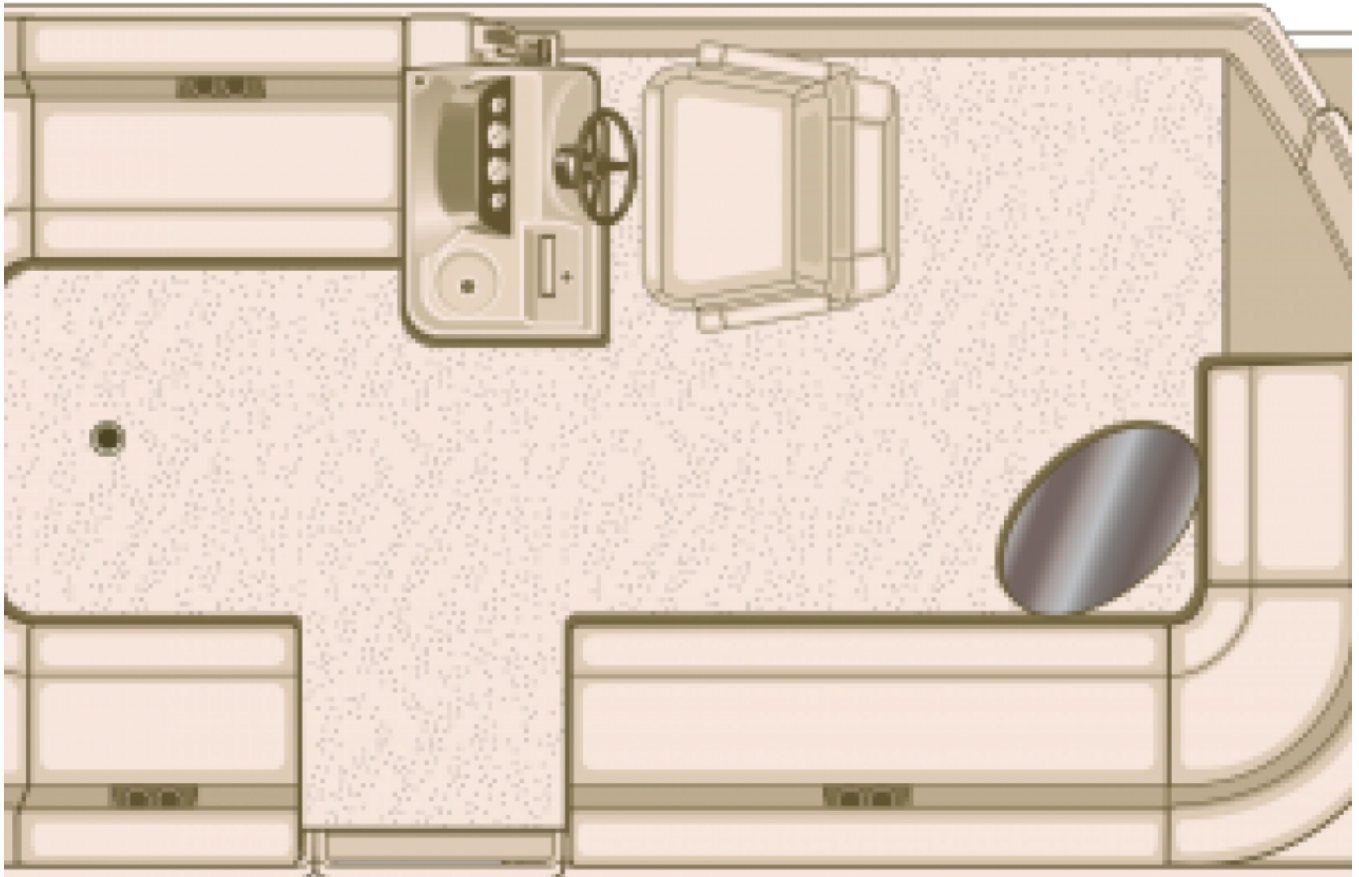

Starcraft Marine EX 18 C

Boat Type: Pontoon Boat

OVERVIEW

With the EX 18 C pontoon boat from Starcraft, you know that you're getting the quality you deserve at the price you want. With all the great features you'd expect from a Starcraft pontoon boat, like comfortable seating, a sleek console, and a strong foundation, you know you're making the right choice.

SPECIFICATIONS

Basic Information

Manufacturer:	Starcraft Marine	Boat Type:	Pontoon Boat
Model:	EX 18 C	Hull Material:	
Year:	2018	Hull Type:	
Category:	Power		

Dimensions & Weight

Length:	18.00 ft	Draft - max:	-
LOA:	18 ft 10 in - 5.74 meter	Bridge Clearance:	-
Beam:	8 ft 5 in - 2.57 meter	Dry Weight:	1425 ft
Deadrise Aft:	-		

FEATURES

ELECTRICAL

Docking Lights
Courtesy Lights
Speedometer(N/A on 18')
Voltmeter(N/A on 18')
Fuel Gauge(N/A on 18')

DECK AMENITIES

Boarding Ladder
Rotocast Furniture Bases w/ Integrated Drains
Helm Seat w/ Slider
Bow Chaise Lounge(s)
Bow Couches
Removable Cupholders
Deck Cleats (4) (N/A on 18')