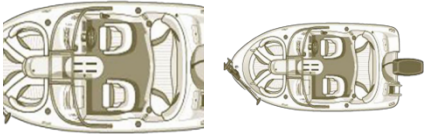

Starcraft Marine Limited Runabout 172 OB Ski Fish

Boat Type: Runabout

OVERVIEW

For great fishing, the 172 OB Ski Fish runabout by Starcraft includes a great package that has 2 fishing seats and bases, rod holders and a plumbed baitwell. And when you're ready for watersports, there's a ski tow bar to help you crank up the fun.

SPECIFICATIONS

Basic Information

Manufacturer:	Starcraft Marine	Boat Type:	Runabout
Model:	Limited Runabout 172 OB Ski Fish	Hull Material:	
Year:	2018	Hull Type:	
Category:	Power		

Dimensions & Weight

Length:	17.00 ft	Draft - max:	-
LOA:	16 ft 10 in - 5.13 meter	Bridge Clearance:	-
Beam:	7 ft 5 in - 2.26 meter	Dry Weight:	1520 ft
Deadrise Aft:	15.00 °		

MISCELLANEOUS

Integrated Interlocking Stringer System
Stainless Steel Bow & Stern Eyes
Meets or Exceeds US Coast Guard Requirements
Marine Grade Speakers
Bow w/ Boarding Ladder

Beverage Holders
Lanyard Safety Switch
Power Point
24oz Woven Roving Fiberglass with 6in. Overlap
Transom Walk Through
Marine Grade UV Stable Upholstery Vinyl
Removable Table w/ Screw-in Base
Stern Swim Platform w/ Boarding Ladder, Automatic Bilge Pump
Ski Tow
Cleats
Rubber Rub Rail

COCKPIT

Cushioned Bow Seating Area
Bucket Helm Seat

STORAGE

In-Floor Storage

GALLERY

Yachting Solutions
229 Commercial Street
Rockport, ME, US
Phone: (207) 236-8100
