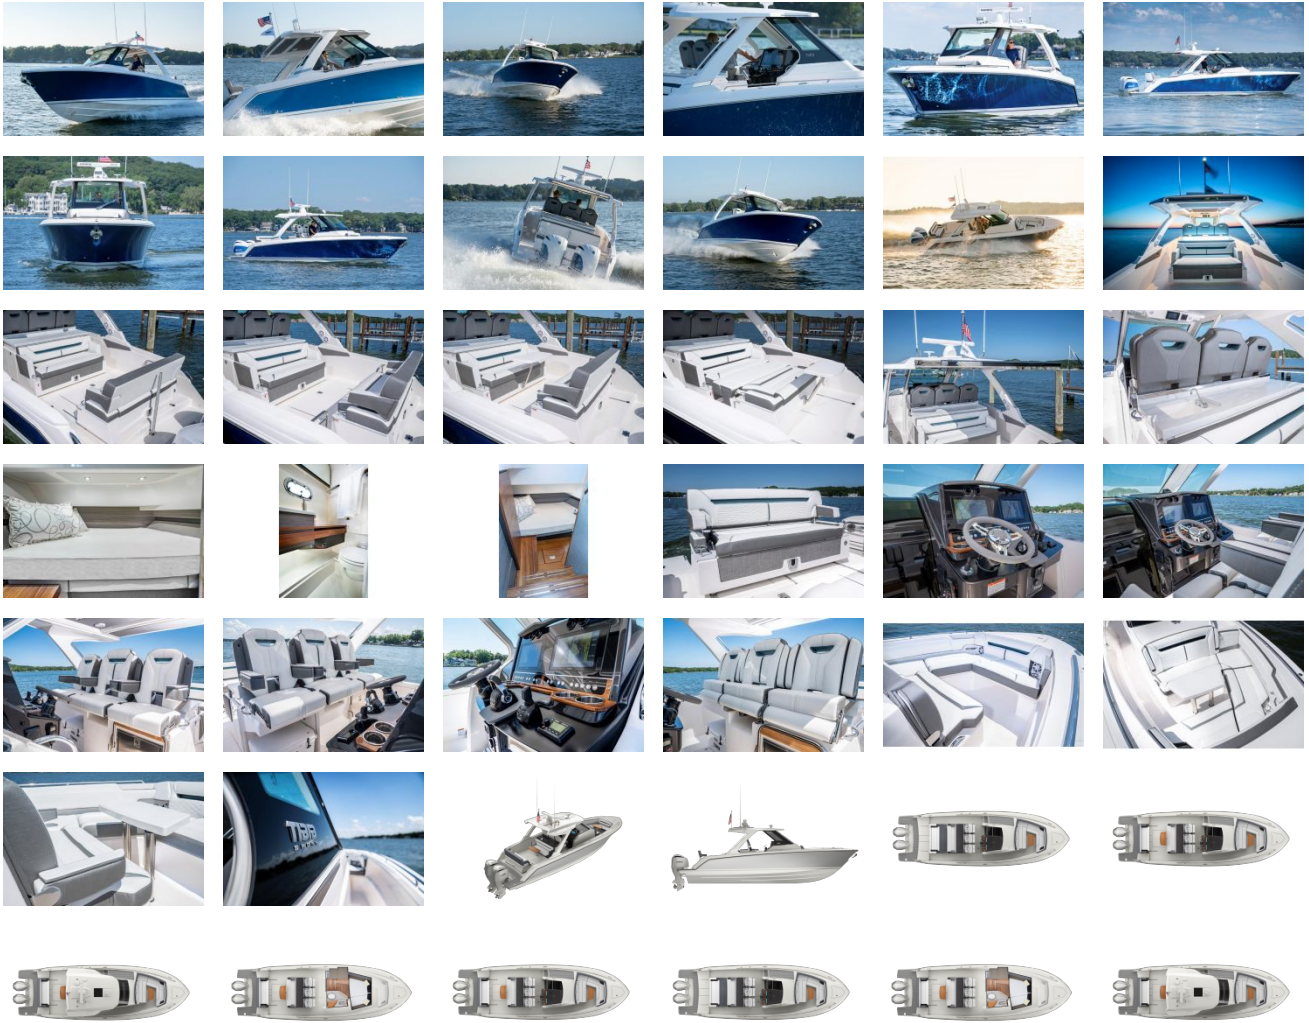

GALLERY

North Point

yacht sales

North Point Yacht Sales

ANNAPOLIS • PORTSMOUTH • GLOUCESTER