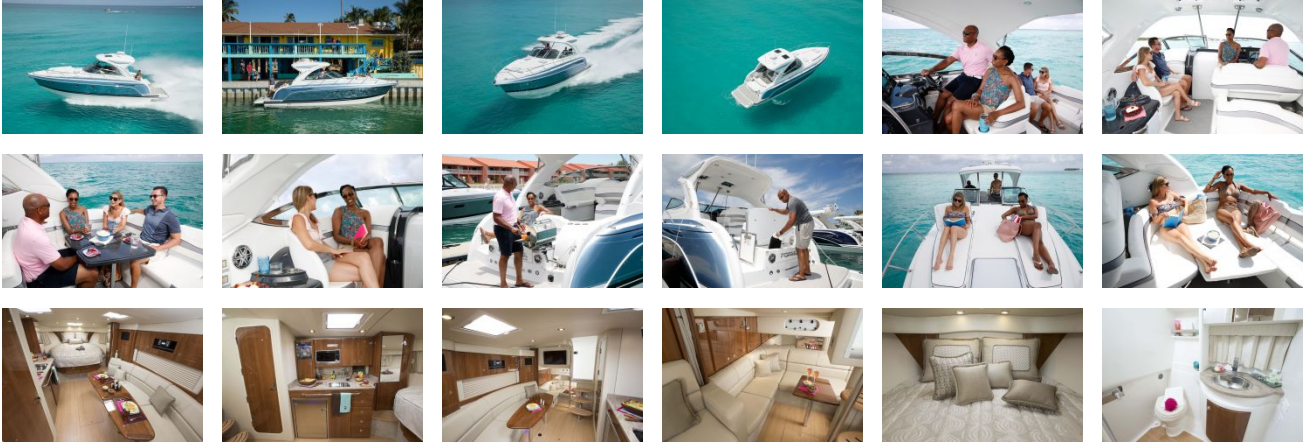

GALLERY

Formula Boats South
909 10th Street South Suite 102
Naples, FL, US, 34102
Phone: 239-331-2104