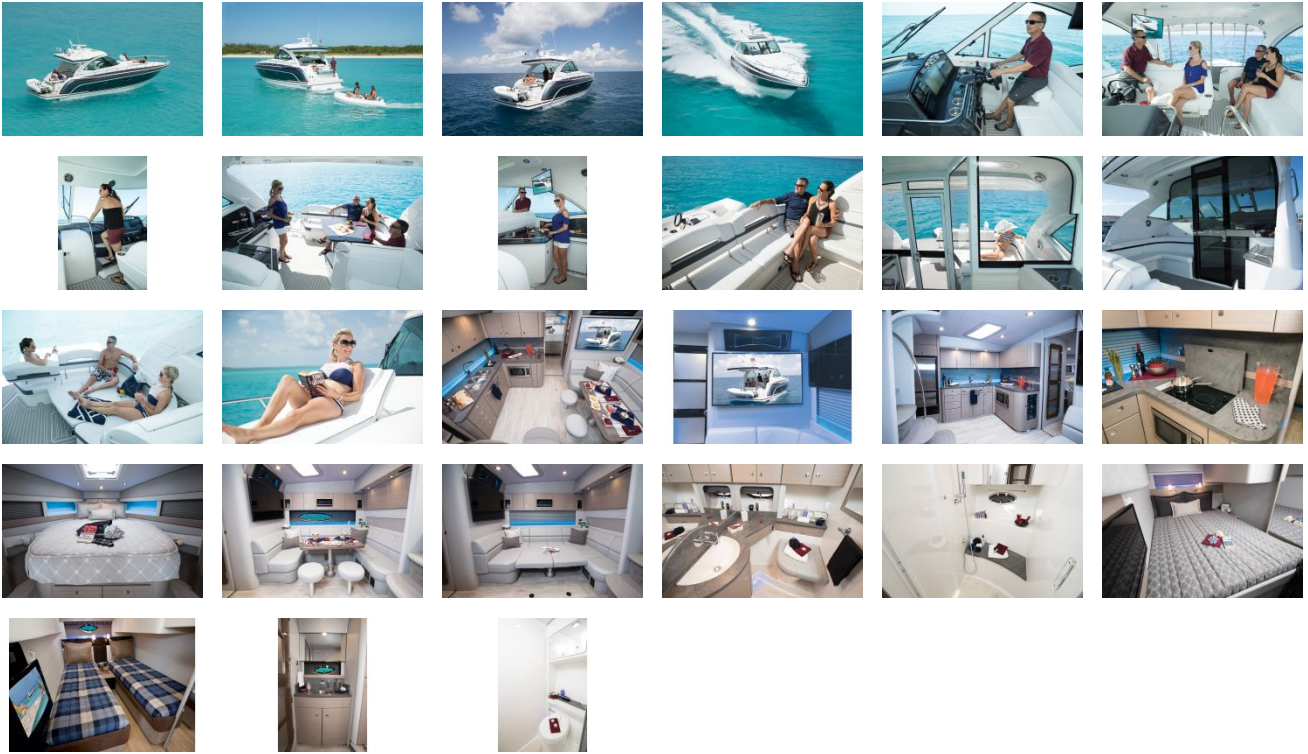

GALLERY

Formula Boats South
909 10th Street South Suite 102
Naples, FL, US, 34102
Phone: 239-331-2104