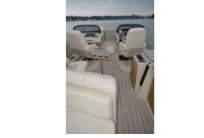

GALLERY

Yachting Solutions
229 Commercial Street
Rockport, ME, US
Phone: (207) 236-8100