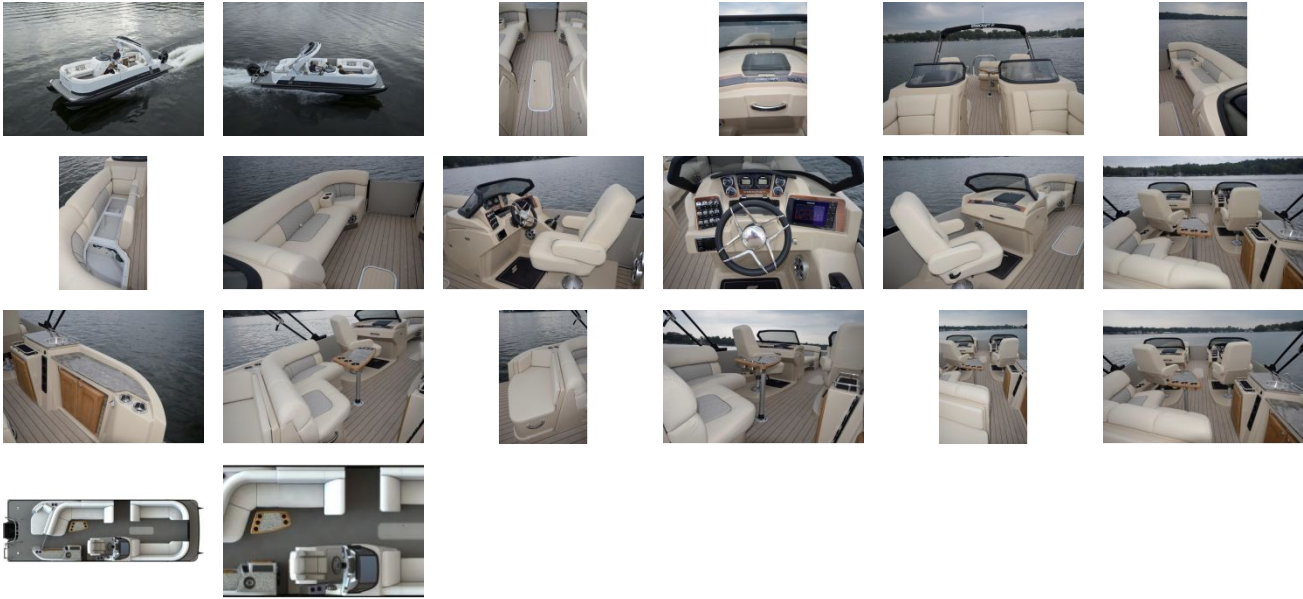

GALLERY

Yachting Solutions
229 Commercial Street
Rockport, ME, US
Phone: (207) 236-8100