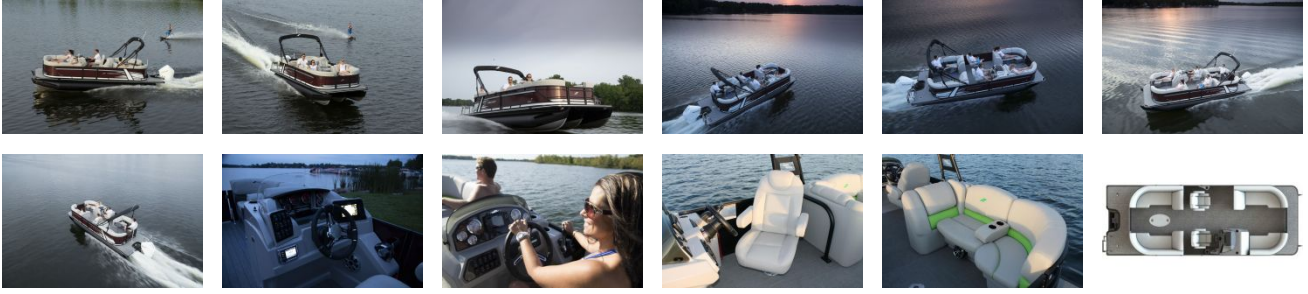

GALLERY

Yachting Solutions
229 Commercial Street
Rockport, ME, US
Phone: (207) 236-8100