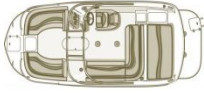

GALLERY

Yachting Solutions
229 Commercial Street
Rockport, ME, US
Phone: (207) 236-8100