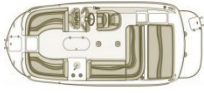

GALLERY

Yachting Solutions
229 Commercial Street
Rockport, ME, US
Phone: (207) 236-8100