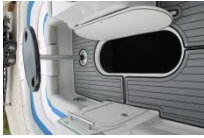

GALLERY

Yachting Solutions
229 Commercial Street
Rockport, ME, US
Phone: (207) 236-8100