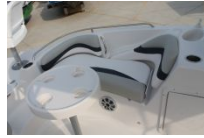

GALLERY

Yachting Solutions
229 Commercial Street
Rockport, ME, US
Phone: (207) 236-8100