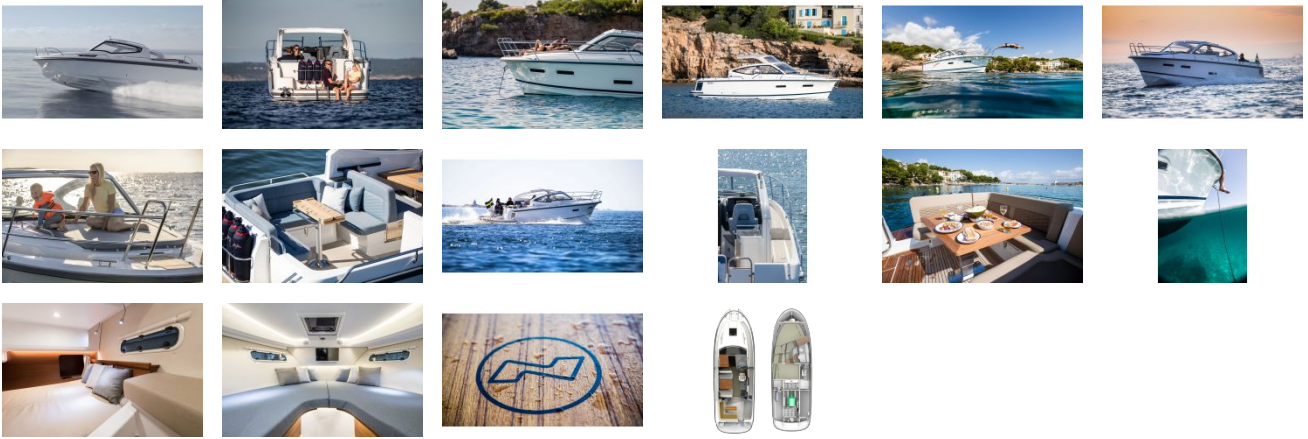

GALLERY

Yachting Solutions
229 Commercial Street
Rockport, ME, US
Phone: (207) 236-8100