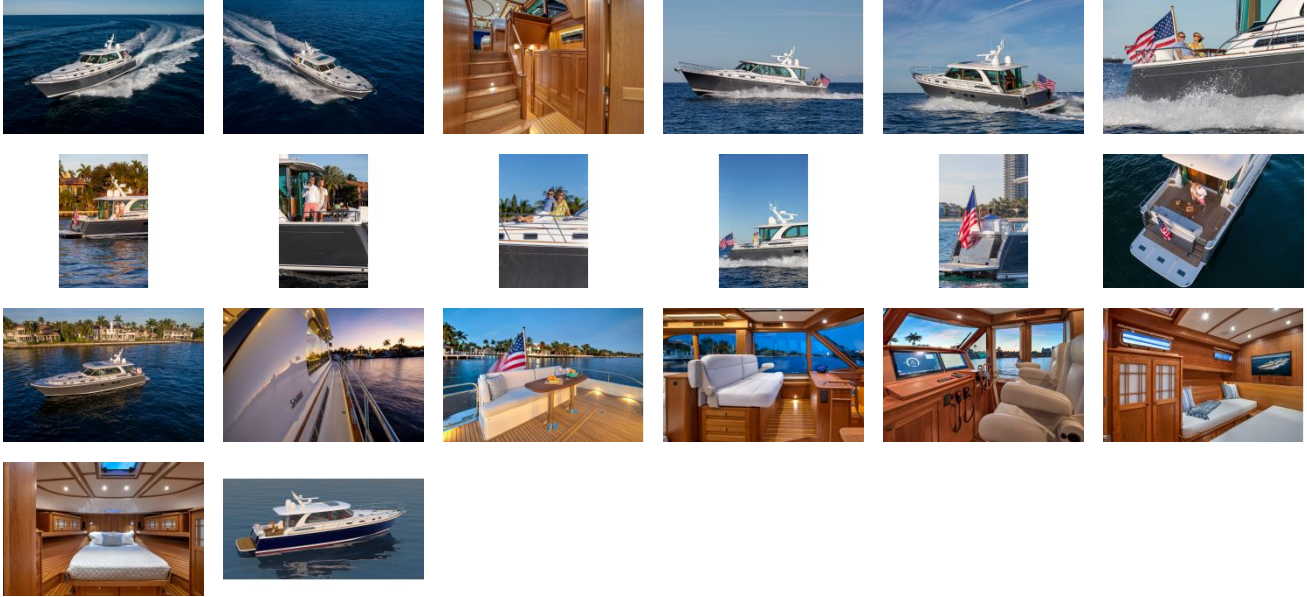

GALLERY

E Marine Motor Yachts
Address
Phone: 555