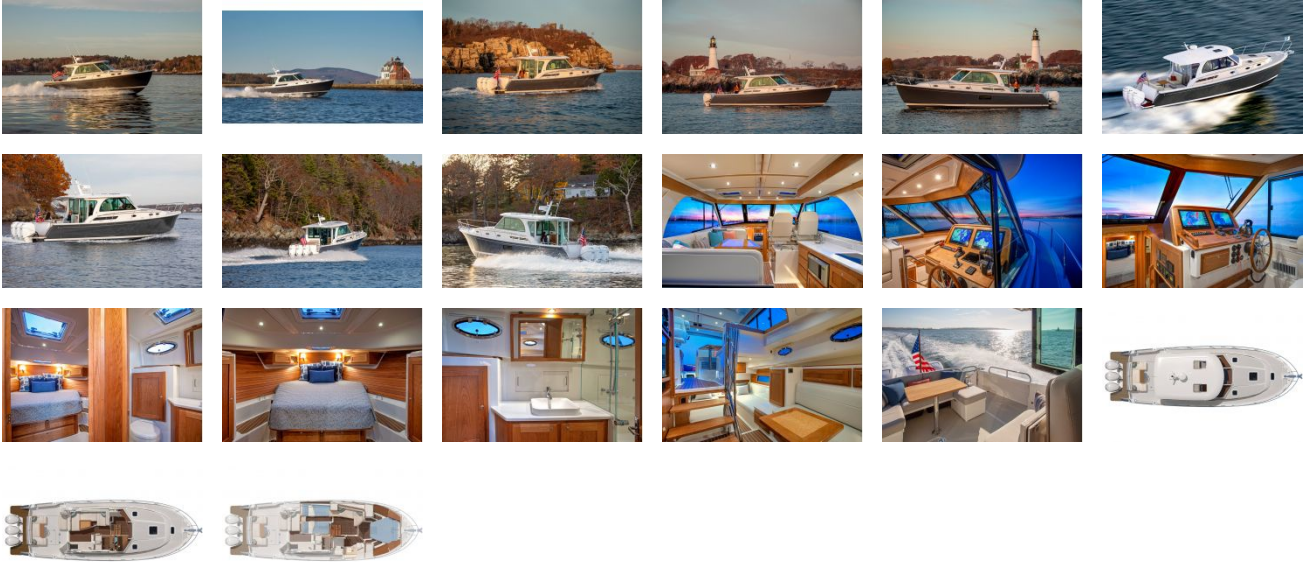

GALLERY

E Marine Motor Yachts
Address
Phone: 555