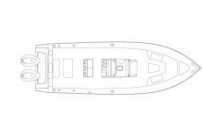

GALLERY

South Jersey Yacht Sales

900 Ocean Drive

Cape May, NJ 08204

Phone: 609-884-1600