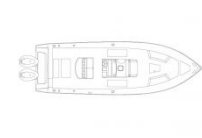

GALLERY

South Jersey Yacht Sales
900 Ocean Drive
Cape May, NJ 08204
Phone: 609-884-1600