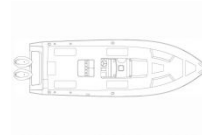

GALLERY

South Jersey Yacht Sales
900 Ocean Drive
Cape May, NJ 08204
Phone: 609-884-1600