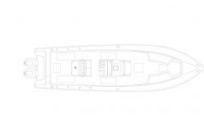

GALLERY

South Jersey Yacht Sales
900 Ocean Drive
Cape May, NJ 08204
Phone: 609-884-1600