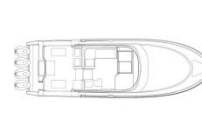

GALLERY

South Jersey Yacht Sales
900 Ocean Drive
Cape May, NJ 08204
Phone: 609-884-1600