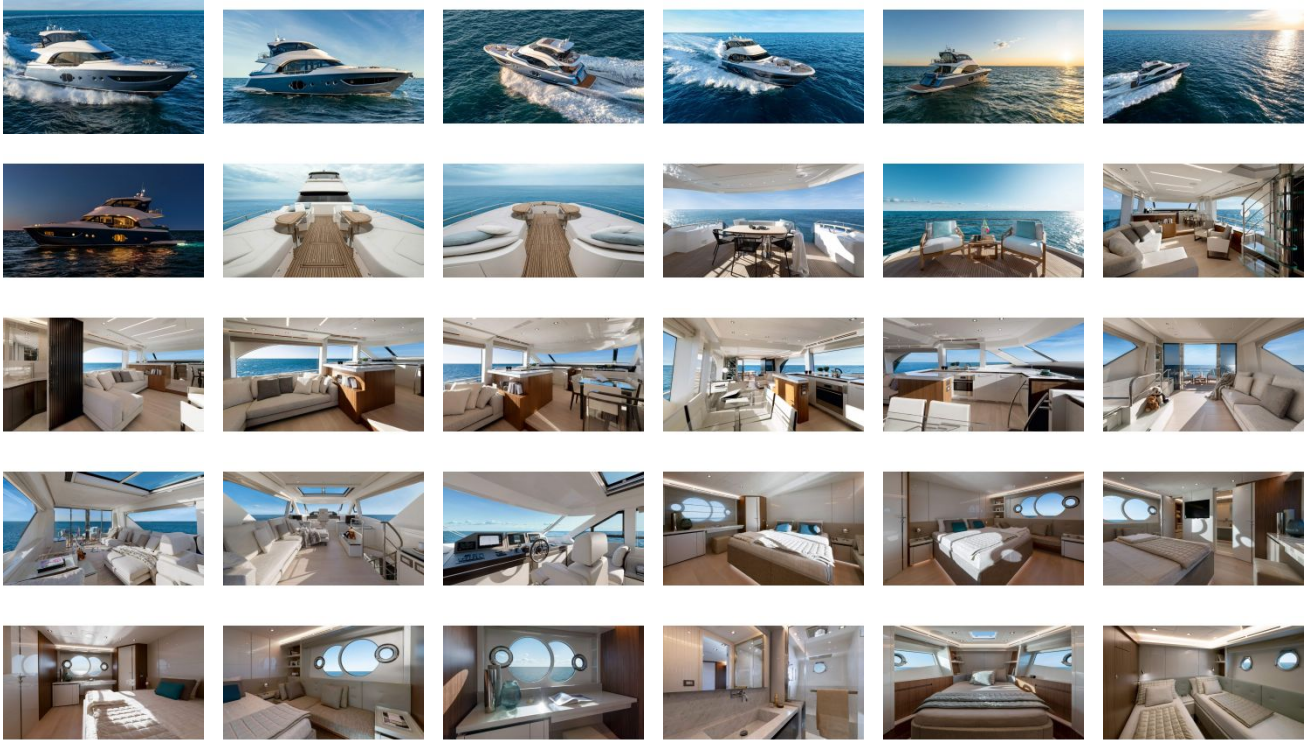

GALLERY

DimillosYacht Sales
1 Long Wharf, Portland, ME 04101
Phone: 207-773-7632