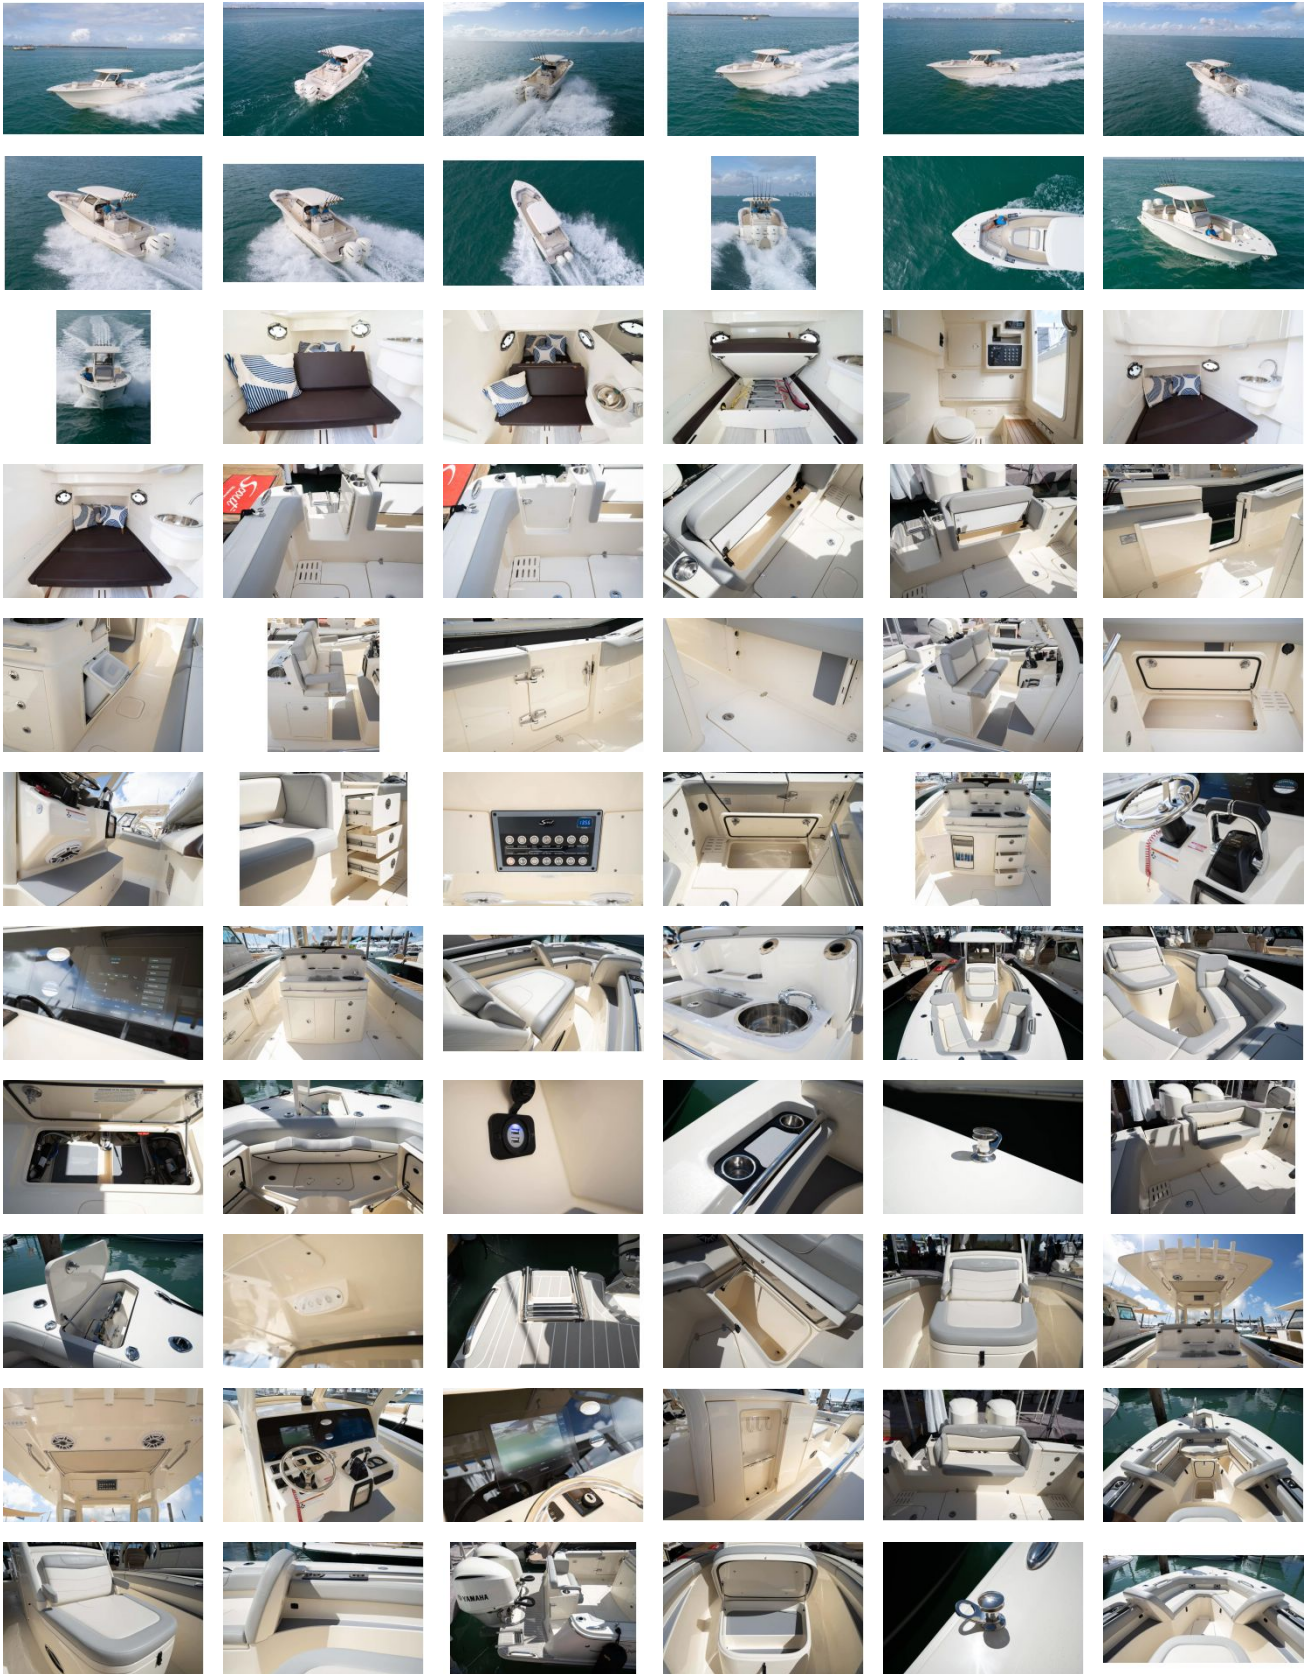

GALLERY

Viage Group
7981 N Tamiami Trail
Sarasota, FL, US
Phone: 941.444.5375