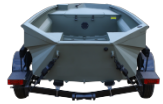

GALLERY

GSPS Marine
3807 Gulf Shores Parkway,
Gulf Shores, AL, 36542
Phone: 251-948-6748