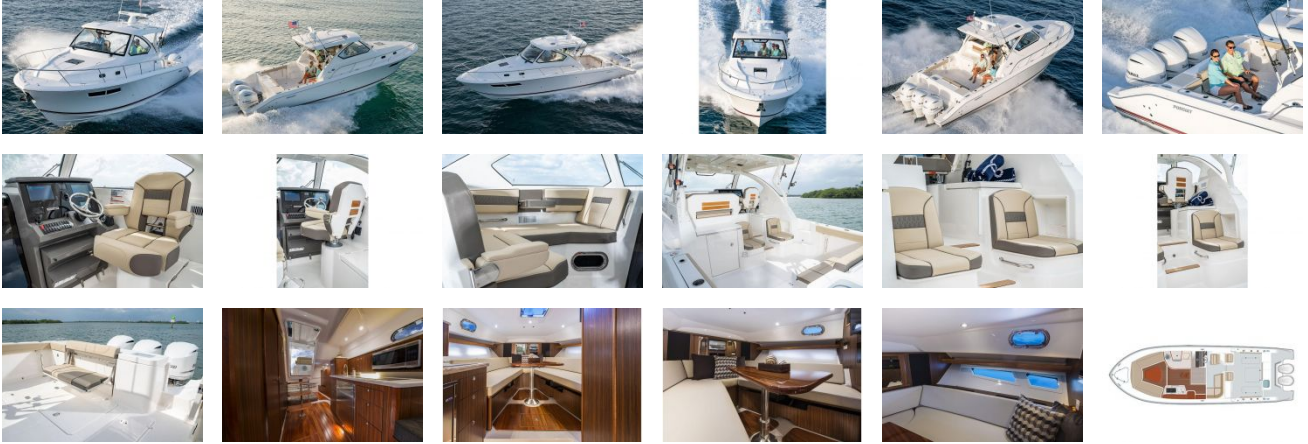

GALLERY

North Point Yacht Sales
7330 Edgewood Road
Annapolis, MD 21403

Phone: 410-280-2038