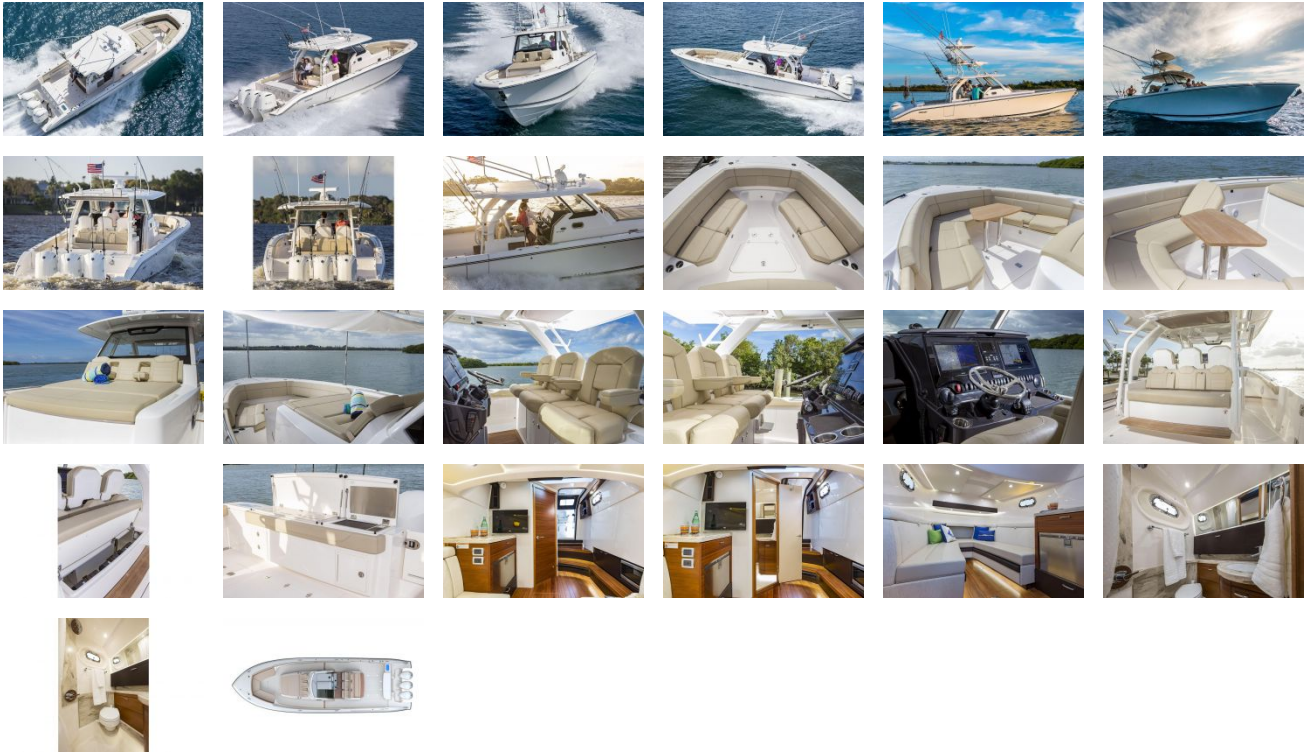

GALLERY

North Point Yacht Sales
7330 Edgewood Road
Annapolis, MD 21403

Phone: 410-280-2038