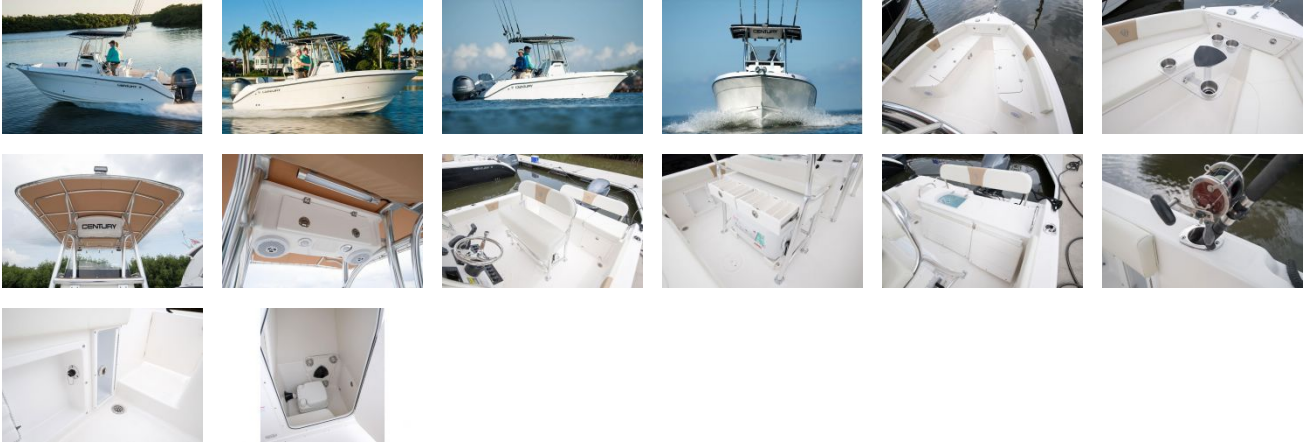

GALLERY

ANNAPOLIS
Yacht Sales

Annapolis Yacht Sales
7350 Edgewood Rd.
Annapolis, MD 21403
Phone: 410.267.8181