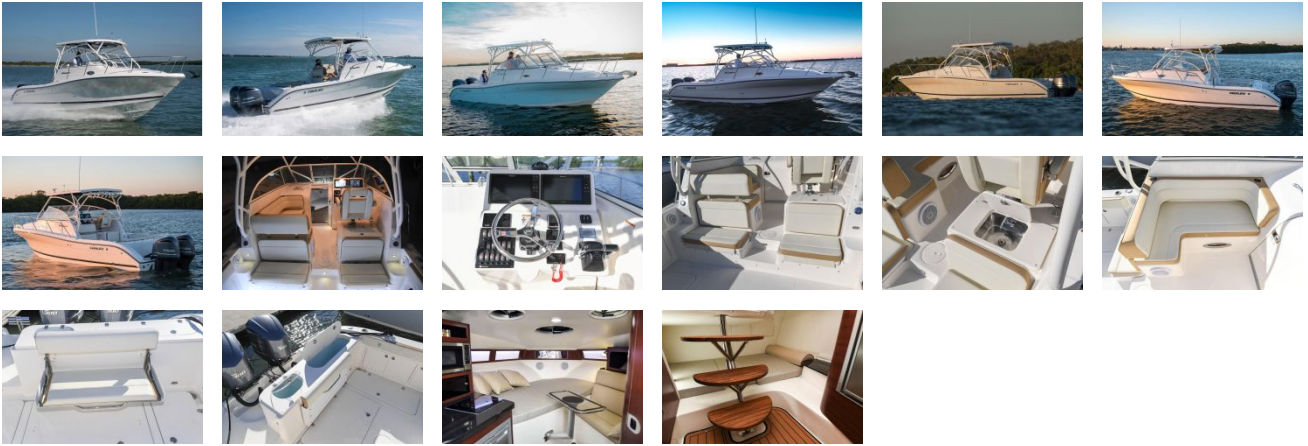

GALLERY

ANNAPOLIS
Yacht Sales

Annapolis Yacht Sales
7350 Edgewood Rd.
Annapolis, MD 21403
Phone: 410.267.8181