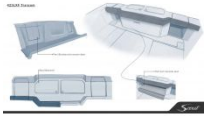

GALLERY

Viage Group
7981 N Tamiami Trail
Sarasota, FL, US
Phone: 941.444.5375