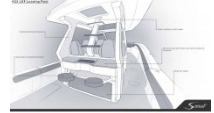

GALLERY

Viage Group
7981 N Tamiami Trail
Sarasota, FL, US
Phone: 941.444.5375