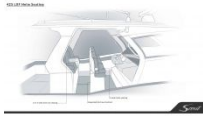

GALLERY

Viage Group
7981 N Tamiami Trail
Sarasota, FL, US
Phone: 941.444.5375