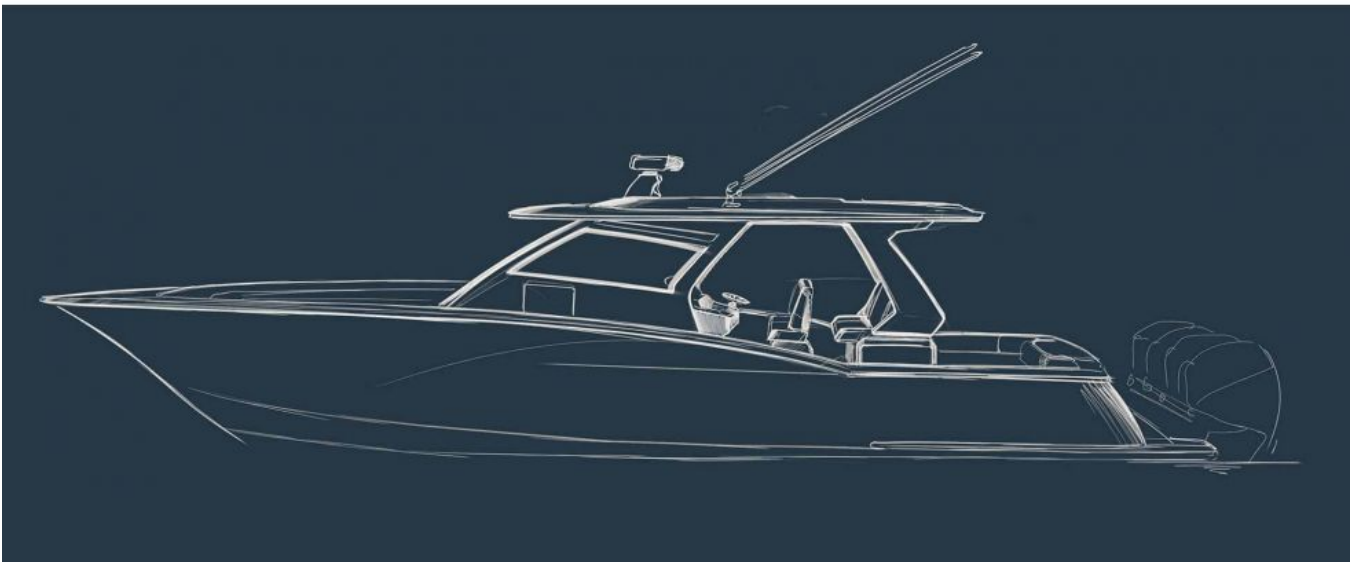

Viage Group
7981 N Tamiami Trail
Sarasota, FL, US
Phone: 941.444.5375

Scout 425 LXF

Boat Type: Center Console

OVERVIEW

Debuting at the Ft. Lauderdale International Boat Show

SPECIFICATIONS

Basic Information

Manufacturer:	Scout	Boat Type:	Center Console
Model:	425 LXF	Hull Material:	
Year:	2021	Hull Type:	
Category:	Power		

Dimensions & Weight

Length:	42.00 ft	Draft - max:	-
LOA:	42 ft 5 in - 12.93 meter	Bridge Clearance:	-
Beam:	-	Dry Weight:	-
Deadrise Aft:	-		